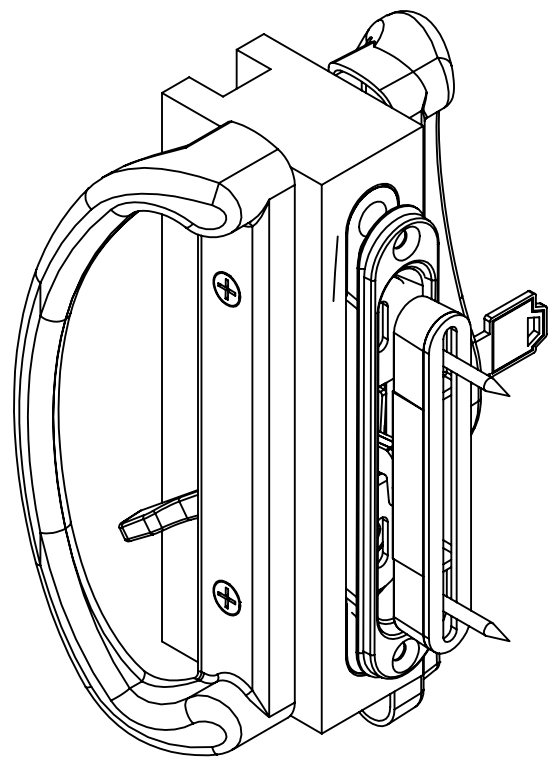

9300 SERIES PATIO DOOR LOCK

9300 HANDLE SET (SCALE 1:2)