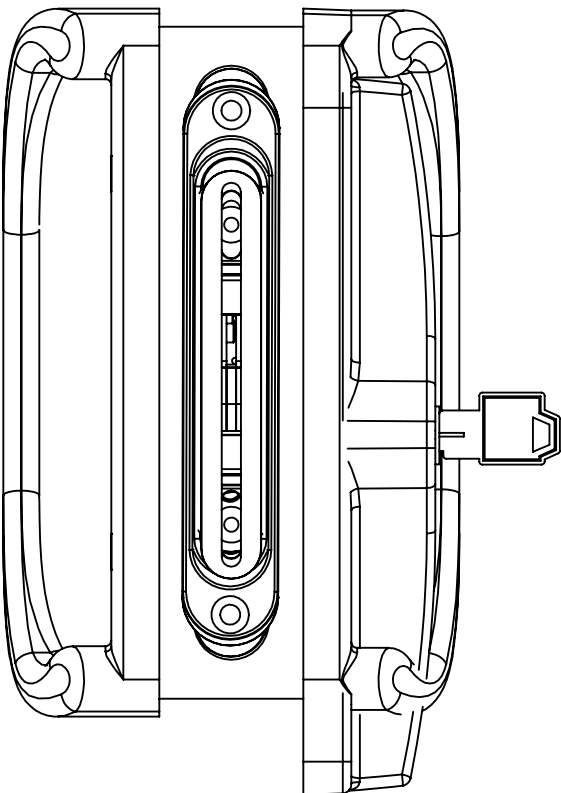

9300 SERIES PATIO DOOR LOCK

9300 HANDLE SET (SCALE 1:2)