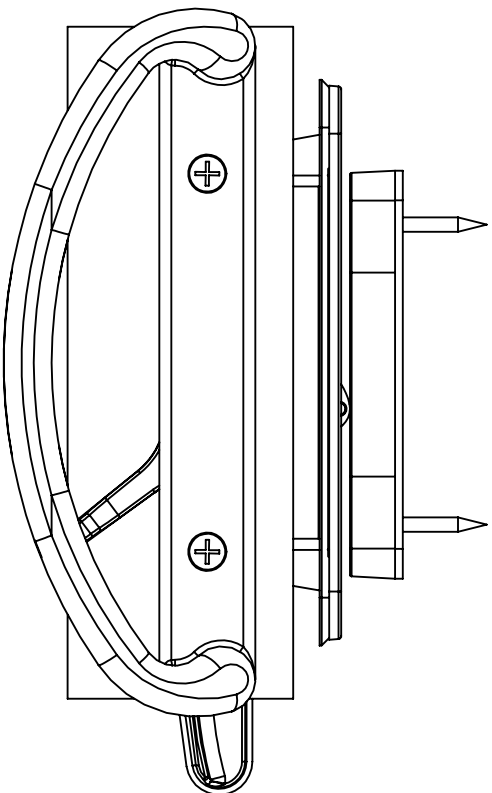

9300 SERIES PATIO DOOR LOCK

9300 HANDLE SET (SCALE 1:2)