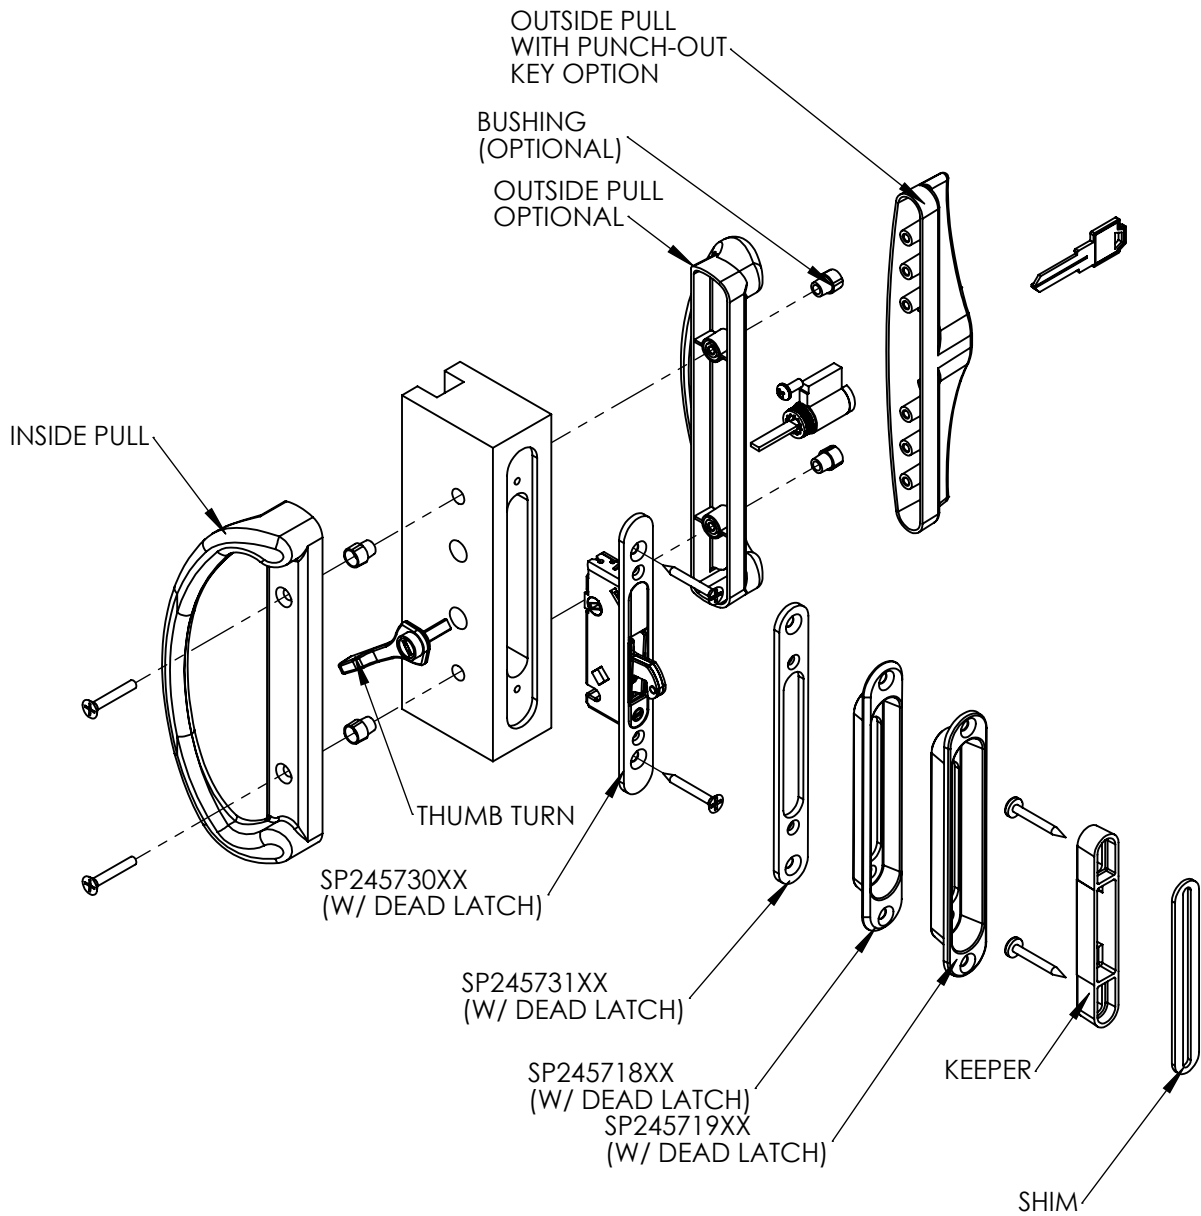

9300 SERIES PATIO DOOR LOCK

9300 HANDLE SET (SCALE 1:2)