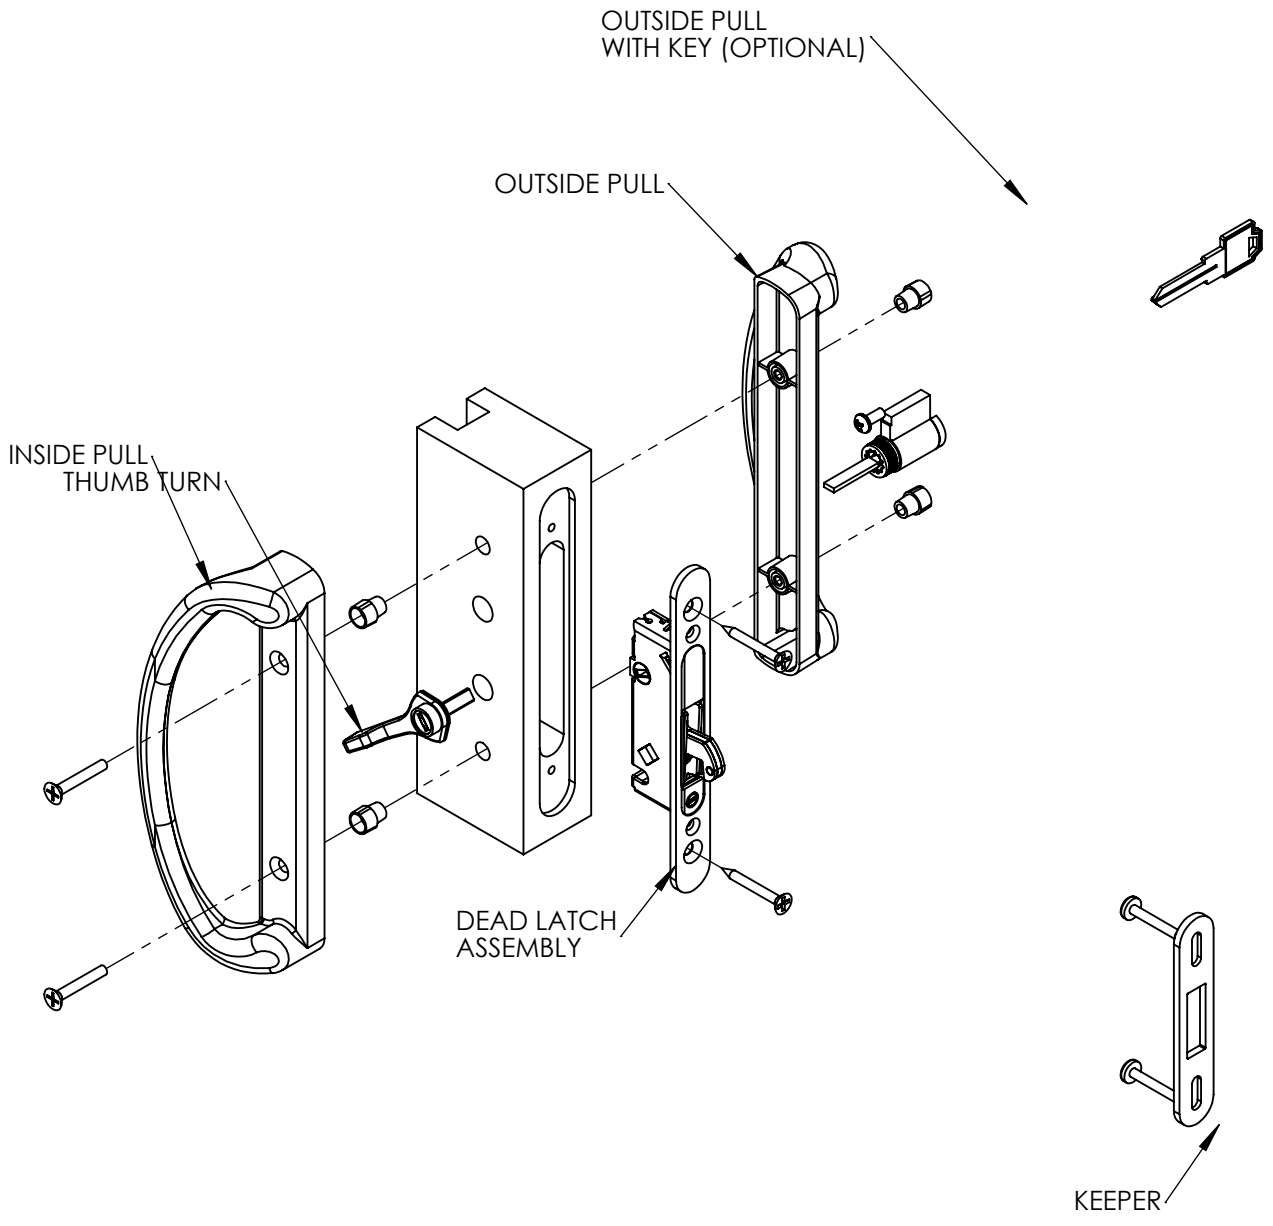

9300 SERIES PATIO DOOR LOCK

9300 HANDLE SET (SCALE 1:2)